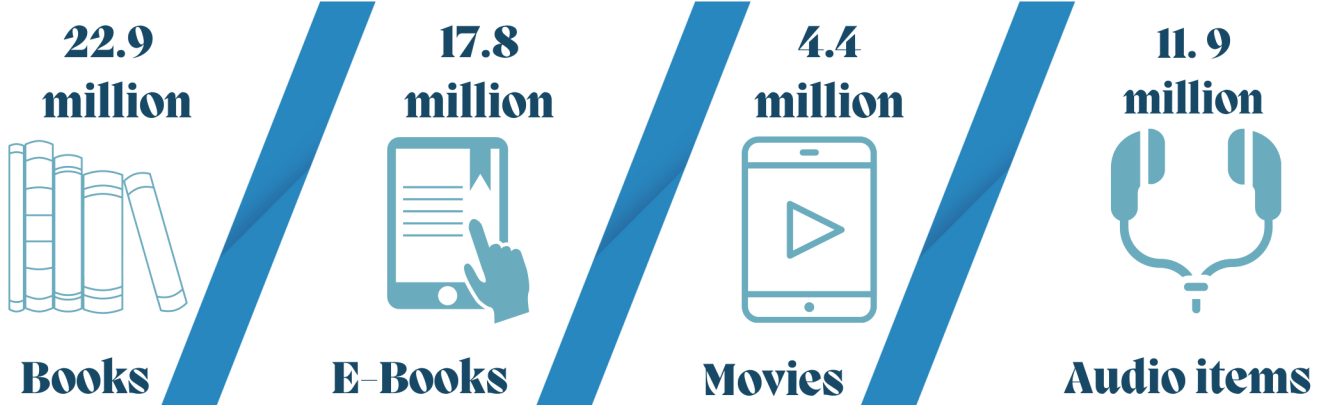

BY THE NUMBERS Florida Public Libraries

Fiscal Year October 2021 – September 2022

11.2 MILLION

Floridians have a library card,
or **1/2** of the population of Florida.

36.6 MILLION

Annual visitors to FL libraries;
more annual visitors than Florida's
State Parks.¹

100,000 people visit a FL
library each day; **equal** to
the daily foot traffic at
London's Heathrow Airport.²

FL Libraries Provide Access to Millions of Items