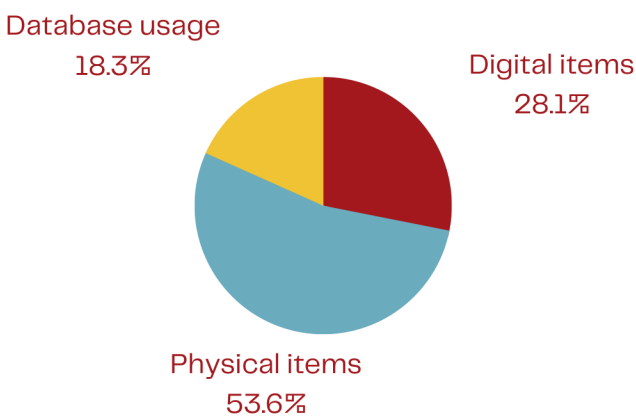

BY THE NUMBERS Florida Public Libraries

Fiscal Year October 2021 – September 2022

11.2 MILLION

Floridians have a library card,
or **1/2** of the population of Florida.

36.6 MILLION

Annual visitors to FL libraries;
more annual visitors than Florida's
State Parks.¹

100,000 people visit a FL
library each day; **equal** to
the daily foot traffic at
London's Heathrow Airport.²

FL Libraries Provide Access to Millions of Items

85.8 million items were
loaned last year by libraries
across Florida; nearly 4 items
per resident.

More than 18,000
library computers
were used nearly **6.8**
million times...

...and Wi-Fi usage
jumped **2%** from
the previous year.

There are **569**
library locations
statewide

that are open
over **1.2 million**
hours